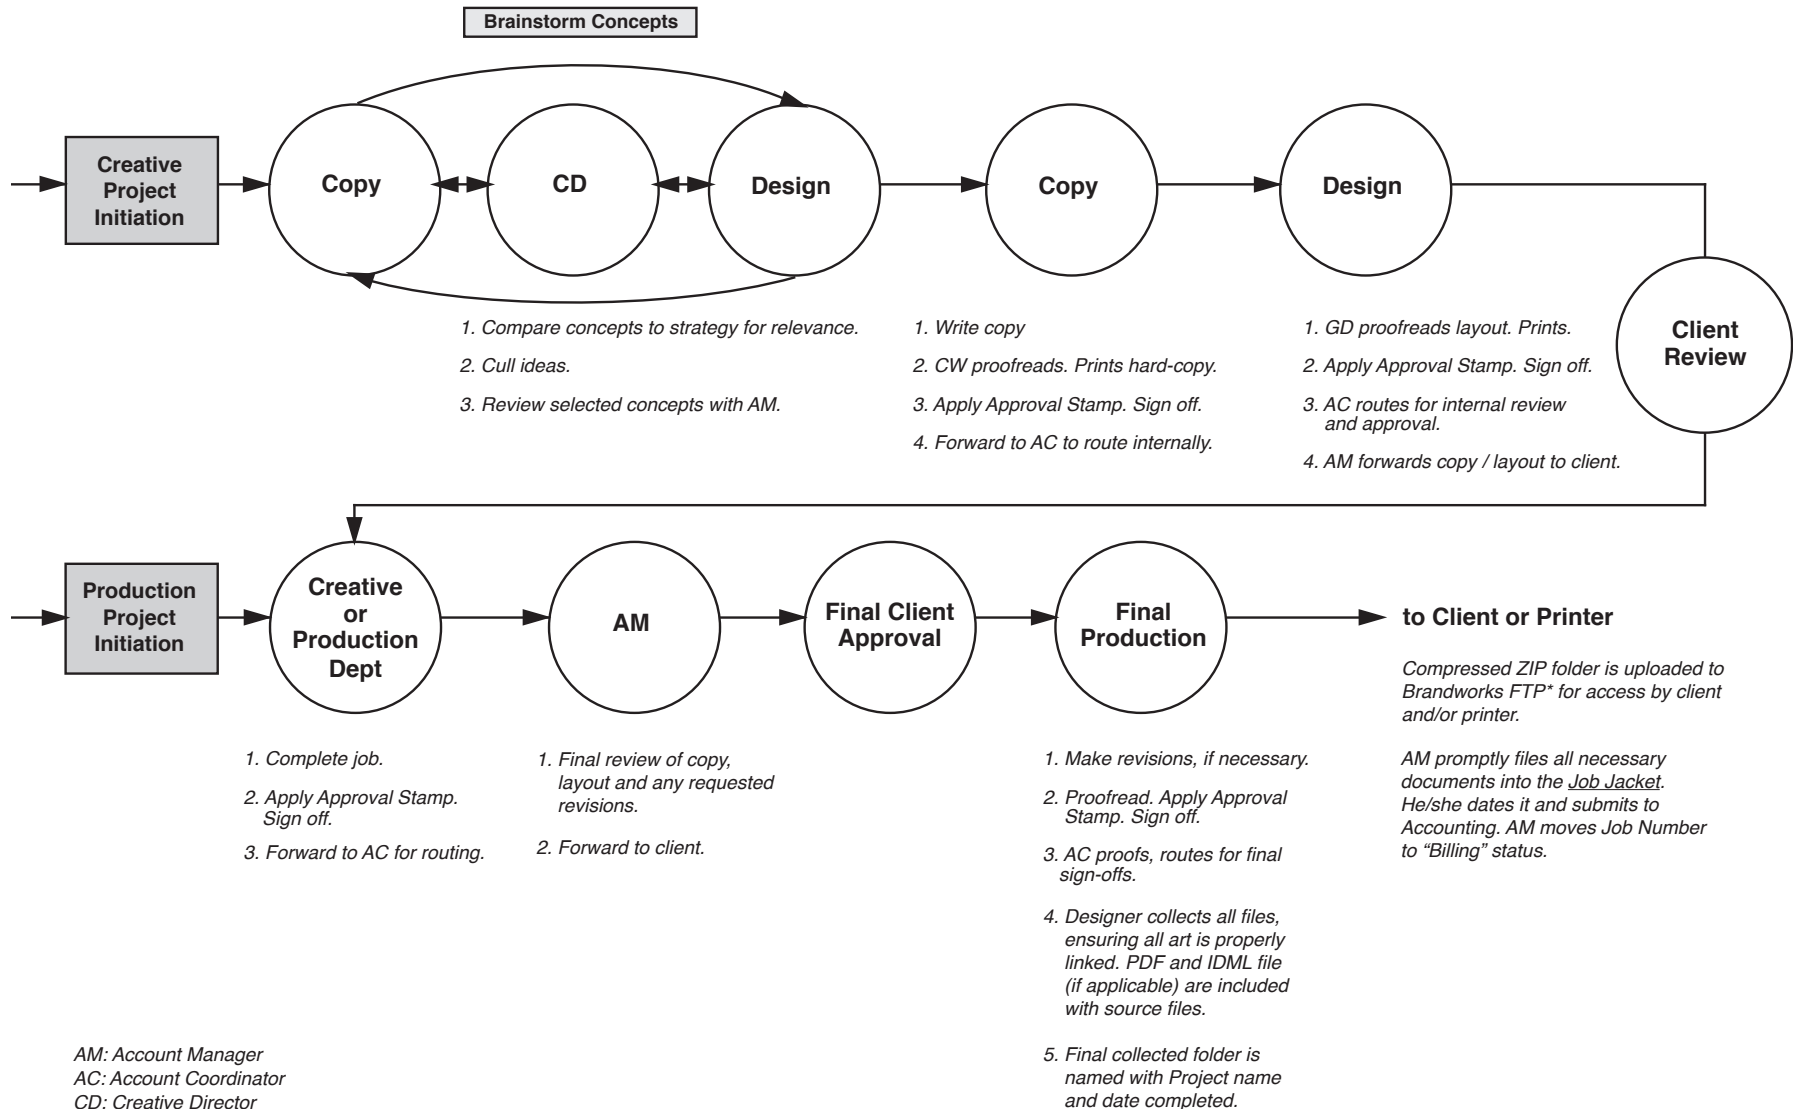

Project Initiation

AM: Account Manager
 AC: Account Coordinator
 CD: Creative Director
 CW: Copywriter
 GD: Graphic Designer / Art Director

Work in Process

AM: Account Manager
 AC: Account Coordinator
 CD: Creative Director
 CW: Copywriter
 GD: Graphic Designer / Art Director

*Upload to client/printer FTP, if requested.